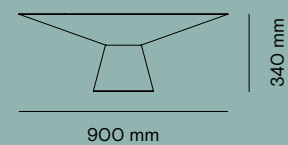

---

**DIMENSÕES**670 X 400 X 200 mm

---

**FONTE DE LUZ**1 X LED E-27

---

---

**RITO PISO 1**DS000372

---

**DIMENSÕES**340 X 900 X 900 mm

---

**FONTE DE LUZ**1 X LED E-27

---

---

**RITO TETO 1**DS000583

---

**DIMENSÕES**335 X 900 X 900 mm