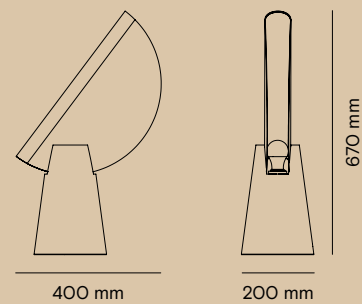

---

**RITO MESA 2**DS000373

---

**DIMENSÕES**480 X 390 X 380 mm

---

**FONTE DE LUZ**1 X LED E-27

---

---

**RITO MESA 3**DS000380

---

**DIMENSÕES**470 X 500 X 200 mm

---

**FONTE DE LUZ**1 X LED E-27

---

---

**RITO MESA 4**DS000668

---

**DIMENSÕES**670 X 400 X 200 mm

---

**FONTE DE LUZ**1 X LED E-27

---

---

**RITO PISO 1**DS000372

---

**DIMENSÕES**340 X 900 X 900 mm

---

**FONTE DE LUZ**1 X LED E-27

---

---

**RITO TETO 1**DS000583

---

**DIMENSÕES**335 X 900 X 900 mm