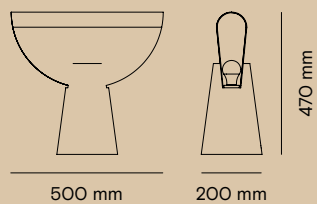

**VITRINE MODELO 3**

2,20 X 3,50 m

---

**LUMINÁRIAS**

Rito Mesa 3/ 4

---

**VITRINE MODELO 4**

4,15 X 3,50 m

**RITO MESA 3**DS000380

---

**DIMENSÕES**470 X 500 X 200 mm

---

**FONTE DE LUZ**1 X LED E-27

---

---

**RITO MESA 4**DS000668

---

**DIMENSÕES**670 X 400 X 200 mm

---

**FONTE DE LUZ**1 X LED E-27

---

---

**RITO PISO 1**DS000372

---

**DIMENSÕES**340 X 900 X 900 mm

---

**FONTE DE LUZ**1 X LED E-27

---

---

**RITO TETO 1**DS000583

---

**DIMENSÕES**335 X 900 X 900 mm