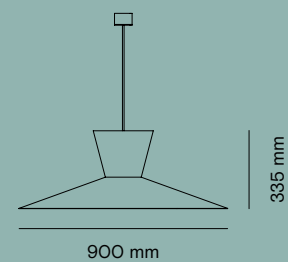

FONTE DE LUZ

1 X LED E-27

PEÇAS DISPONÍVEIS NAS CORES

Preto, Branco, Sálvia, Cerâmica,
Porcelana