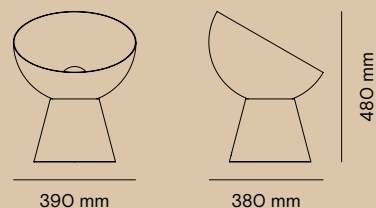

**VITRINE MODELO 3**

2,20 X 3,50 m

---

**LUMINÁRIAS**

Rito Mesa 3/ 4

---

**VITRINE MODELO 4**

4,15 X 3,50 m

# FICHA TÉCNICA

---

**RITO MESA 1**DS000374

---

**DIMENSÕES**330 X 290 X 290 mm

---

**FONTE DE LUZ**1 X LED E-27

---

---

**RITO MESA 2**DS000373

---

**DIMENSÕES**480 X 390 X 380 mm

---

**FONTE DE LUZ**1 X LED E-27

---

---

**RITO MESA 3**DS000380

---

**DIMENSÕES**470 X 500 X 200 mm

---

**FONTE DE LUZ**1 X LED E-27

---

---

**RITO MESA 4**DS000668